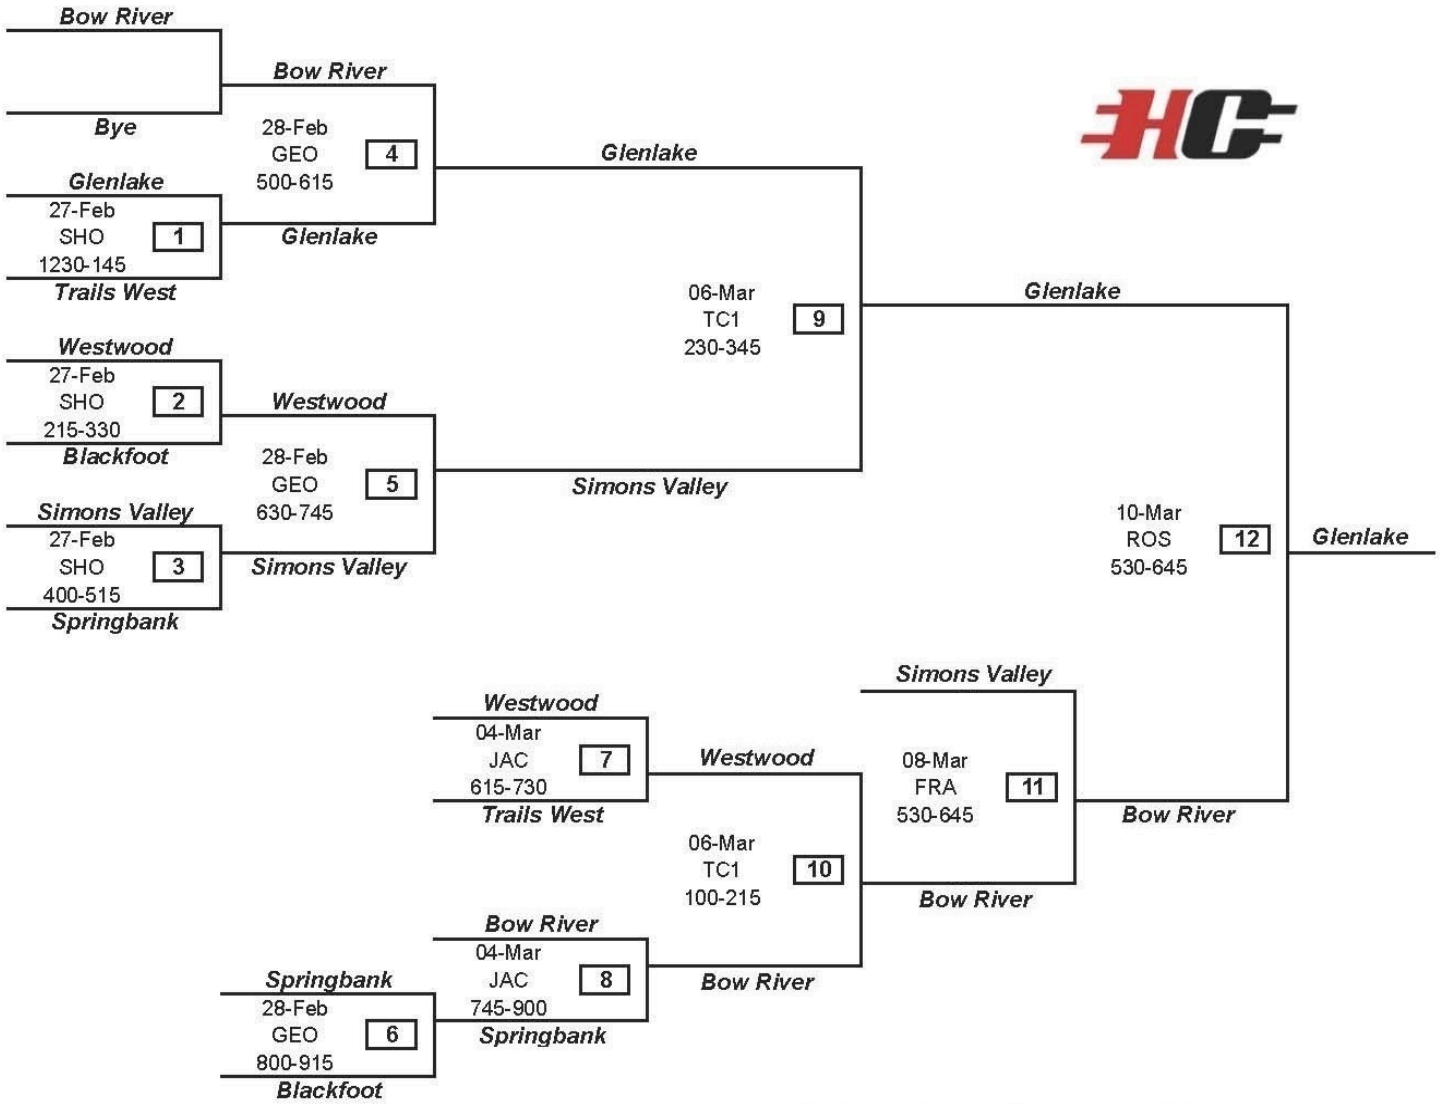

HOCKEY CALGARY
PEEWEE DIVISION 1 RED - PLAYOFFS
2009 - 2010 Season

If winner of game 9 loses game 12 then:

The top team in the block is the HOME team.