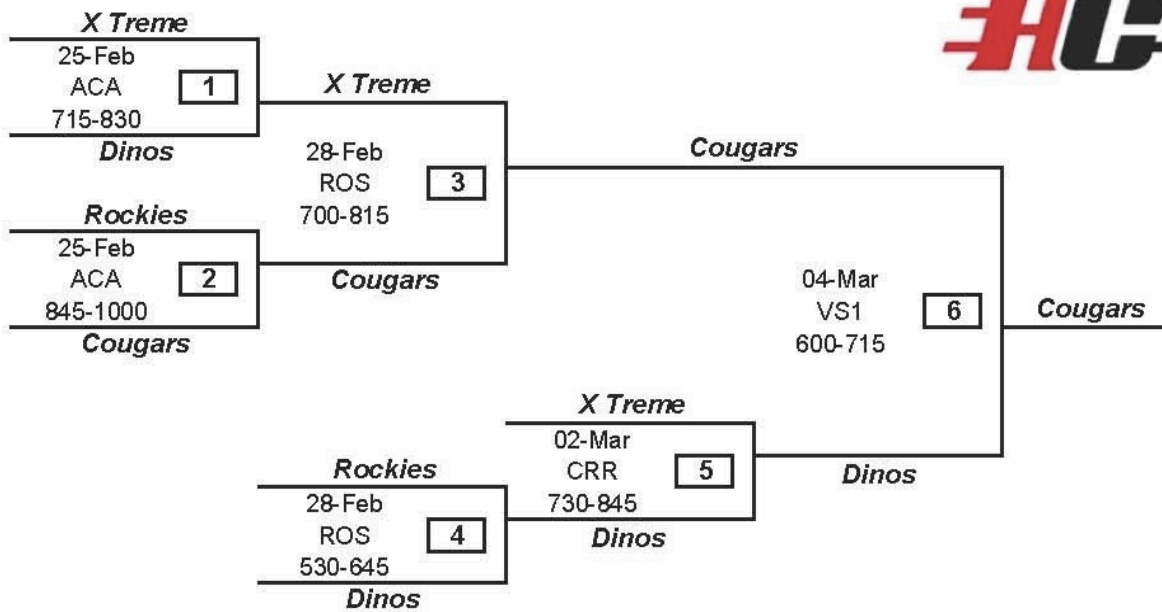

**HOCKEY CALGARY  
MIDGET GIRLS B - PLAYOFFS  
2009 - 2010 Season**

*If winner of game 3 loses game 6 then:*

The top team in the block is the HOME team.