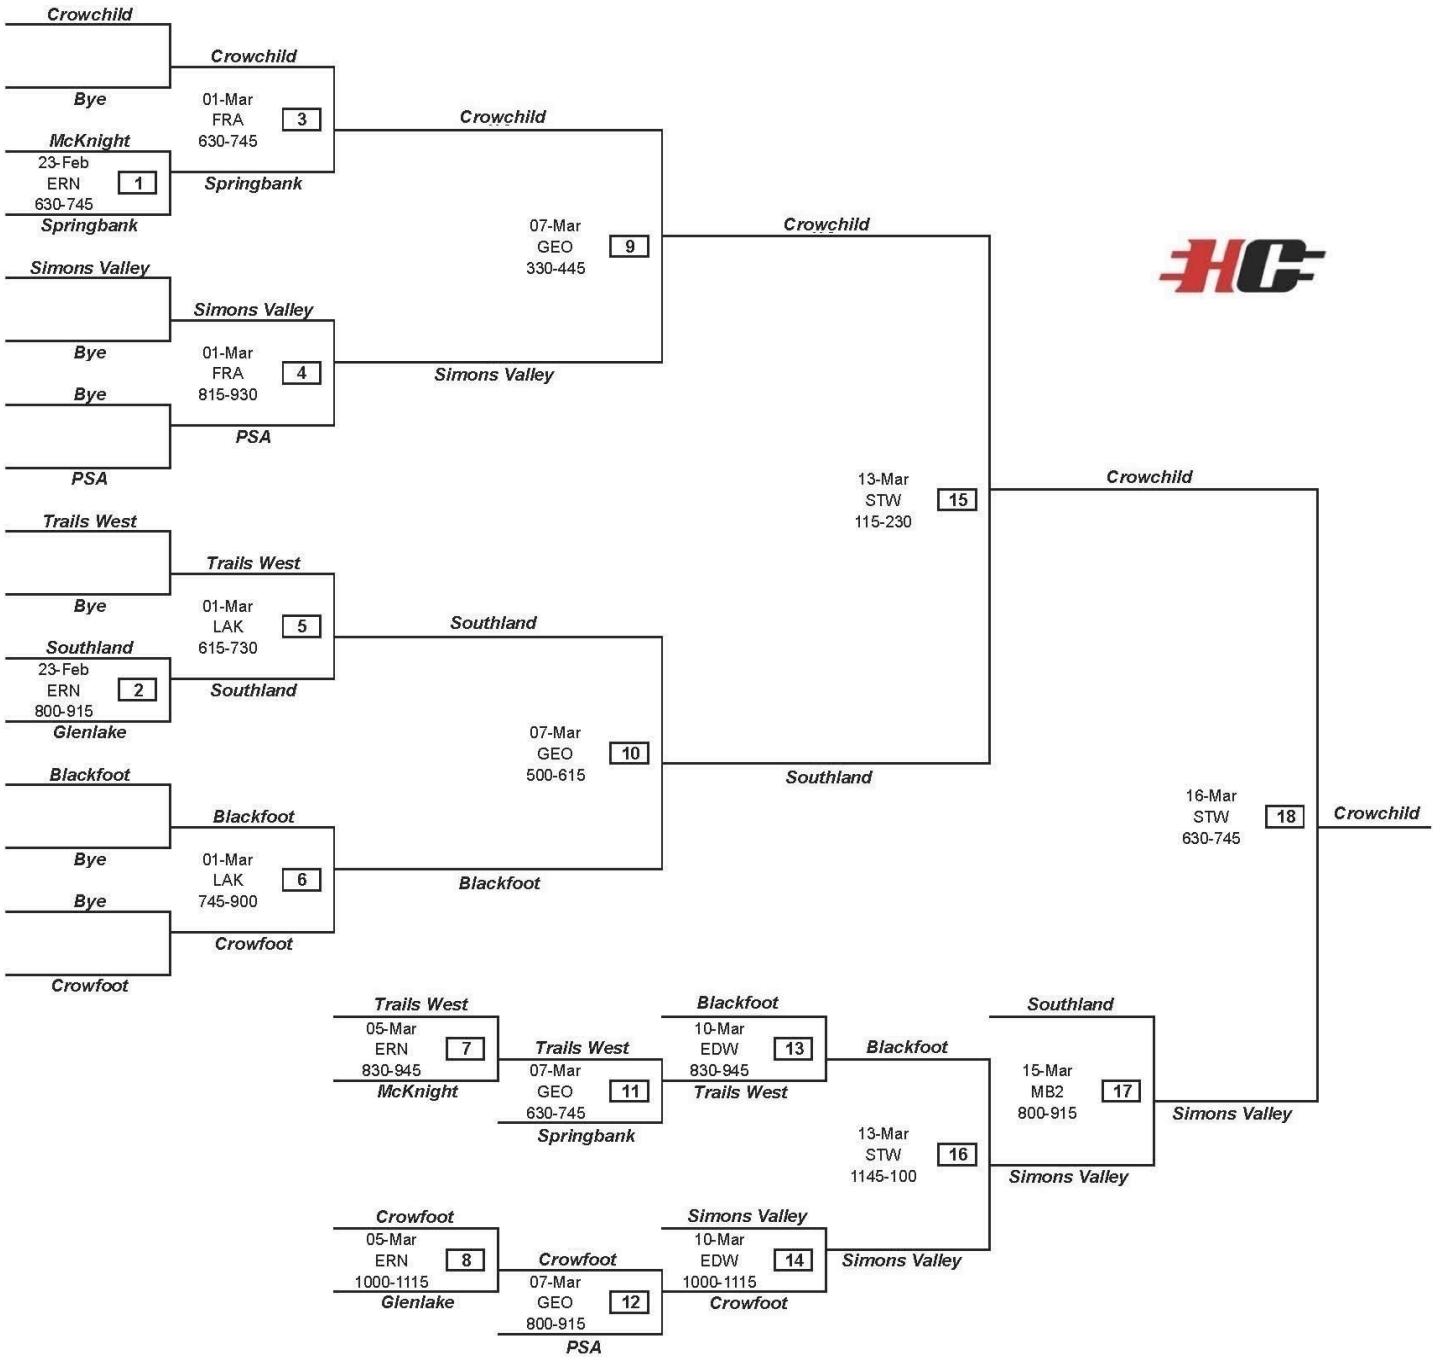

**HOCKEY CALGARY**  
**MIDGET DIVISION 5 - PLAYOFFS**  
**2009 - 2010 Season**

If winner of game 15 loses game 18 then:

The top team in the block is the HOME team.