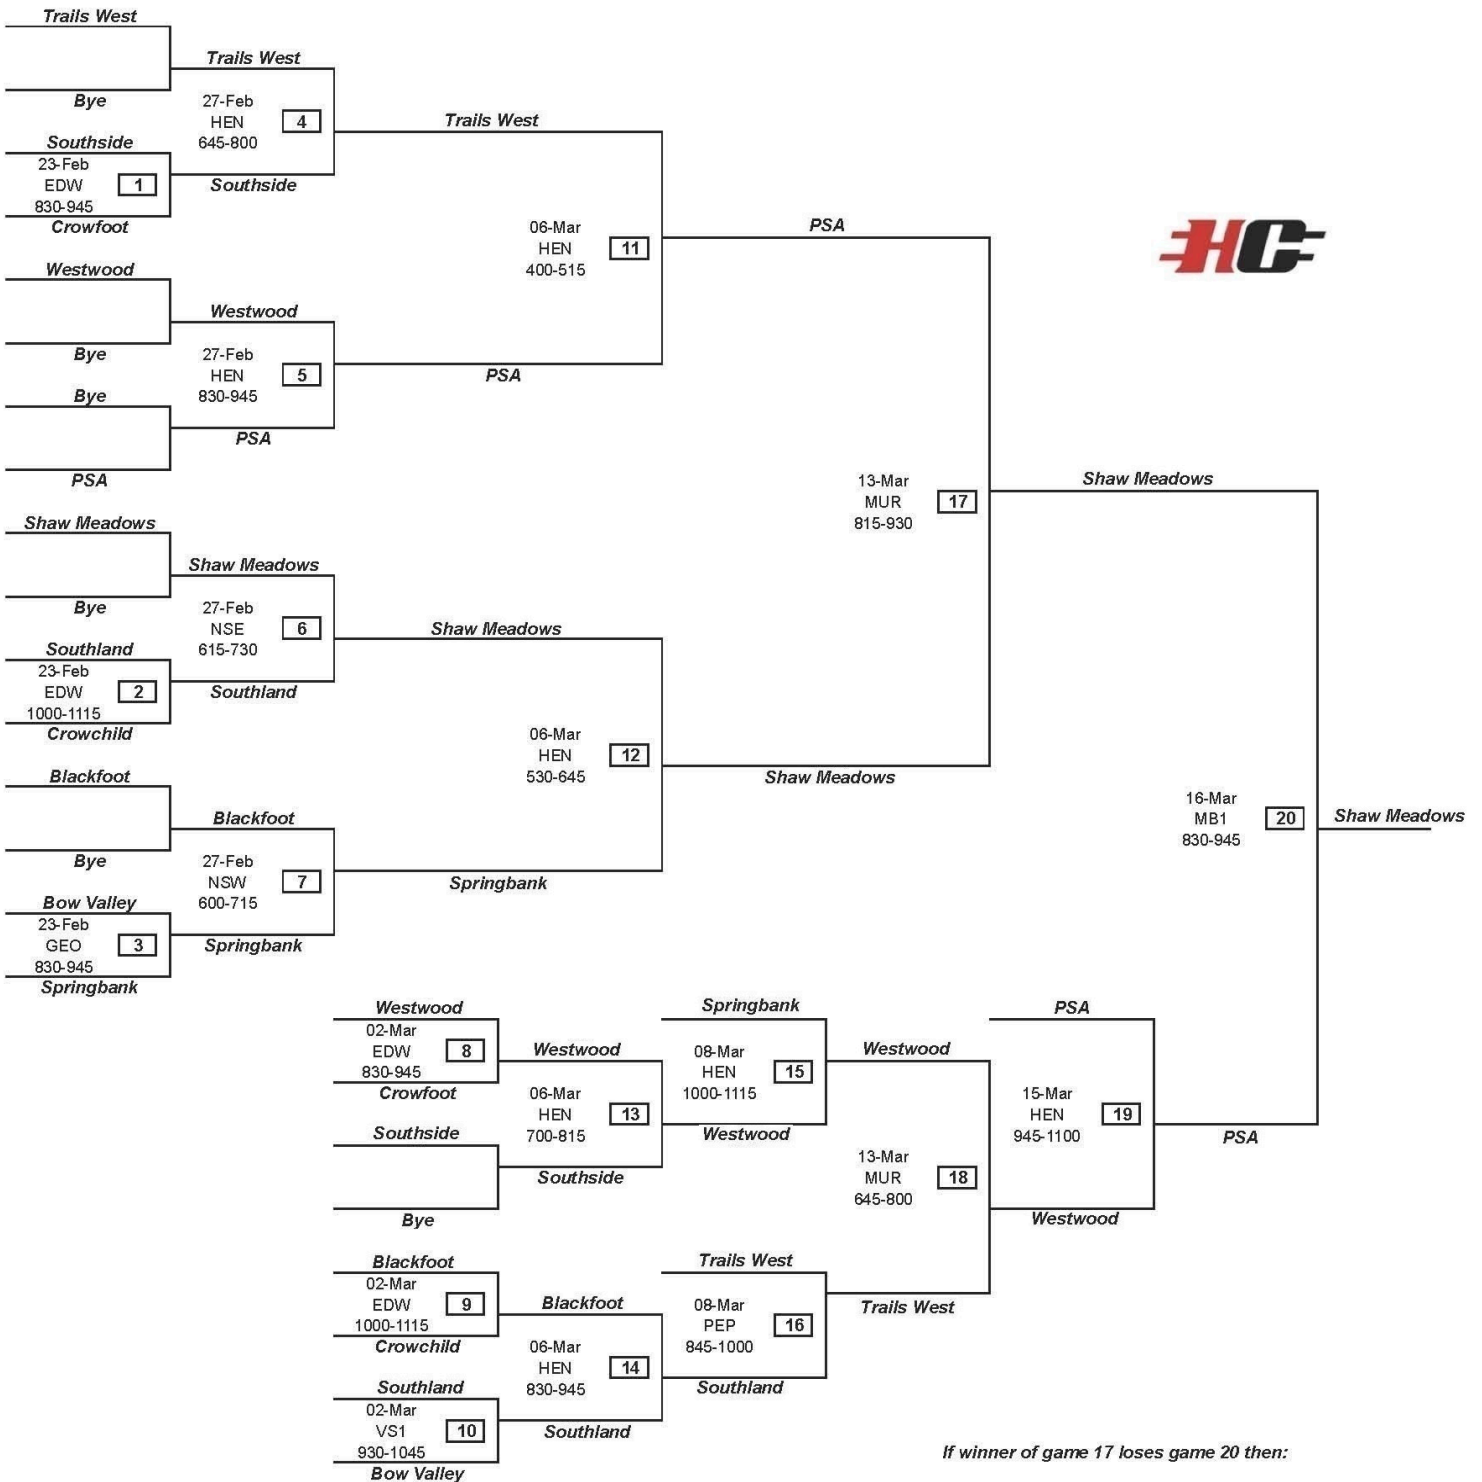

HOCKEY CALGARY
MIDGET DIVISION 2 - PLAYOFFS
 2009 - 2010 Season

If winner of game 17 loses game 20 then:

The top team in the block is the HOME team.