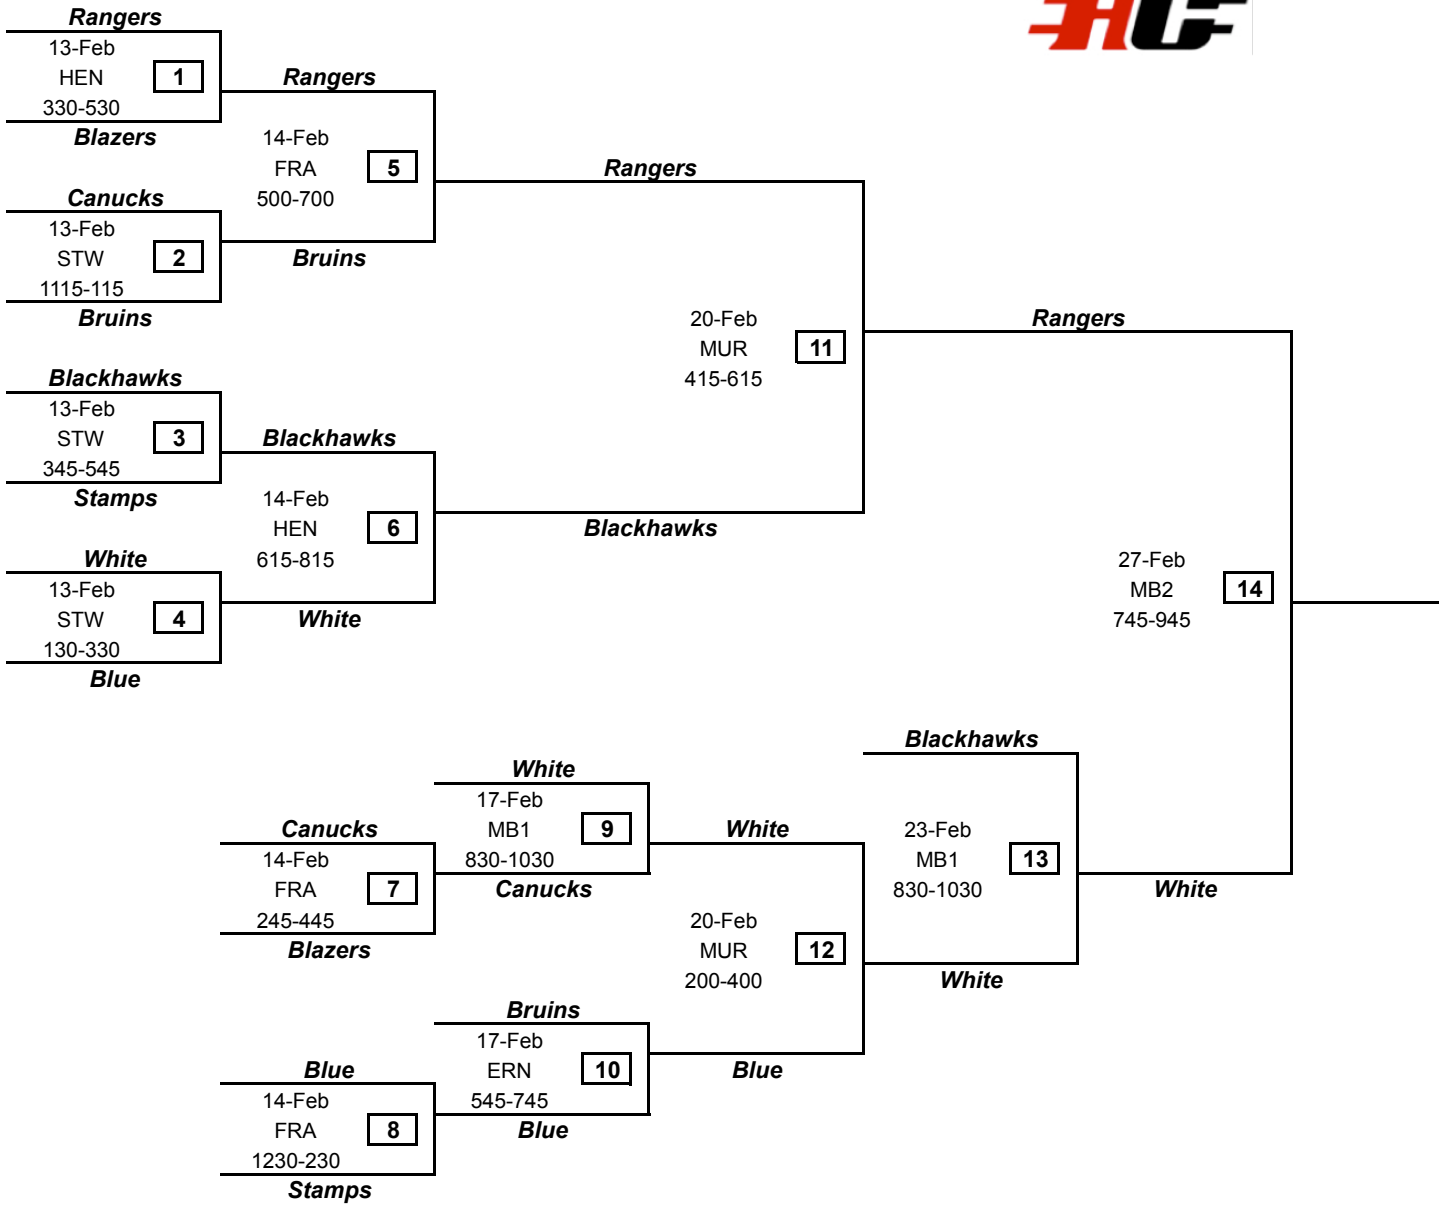

HOCKEY CALGARY
Bantam AA - PLAYOFFS
2009 - 2010 Season

If winner of game 11 loses game 14 then:

The top team in the block is the HOME team.