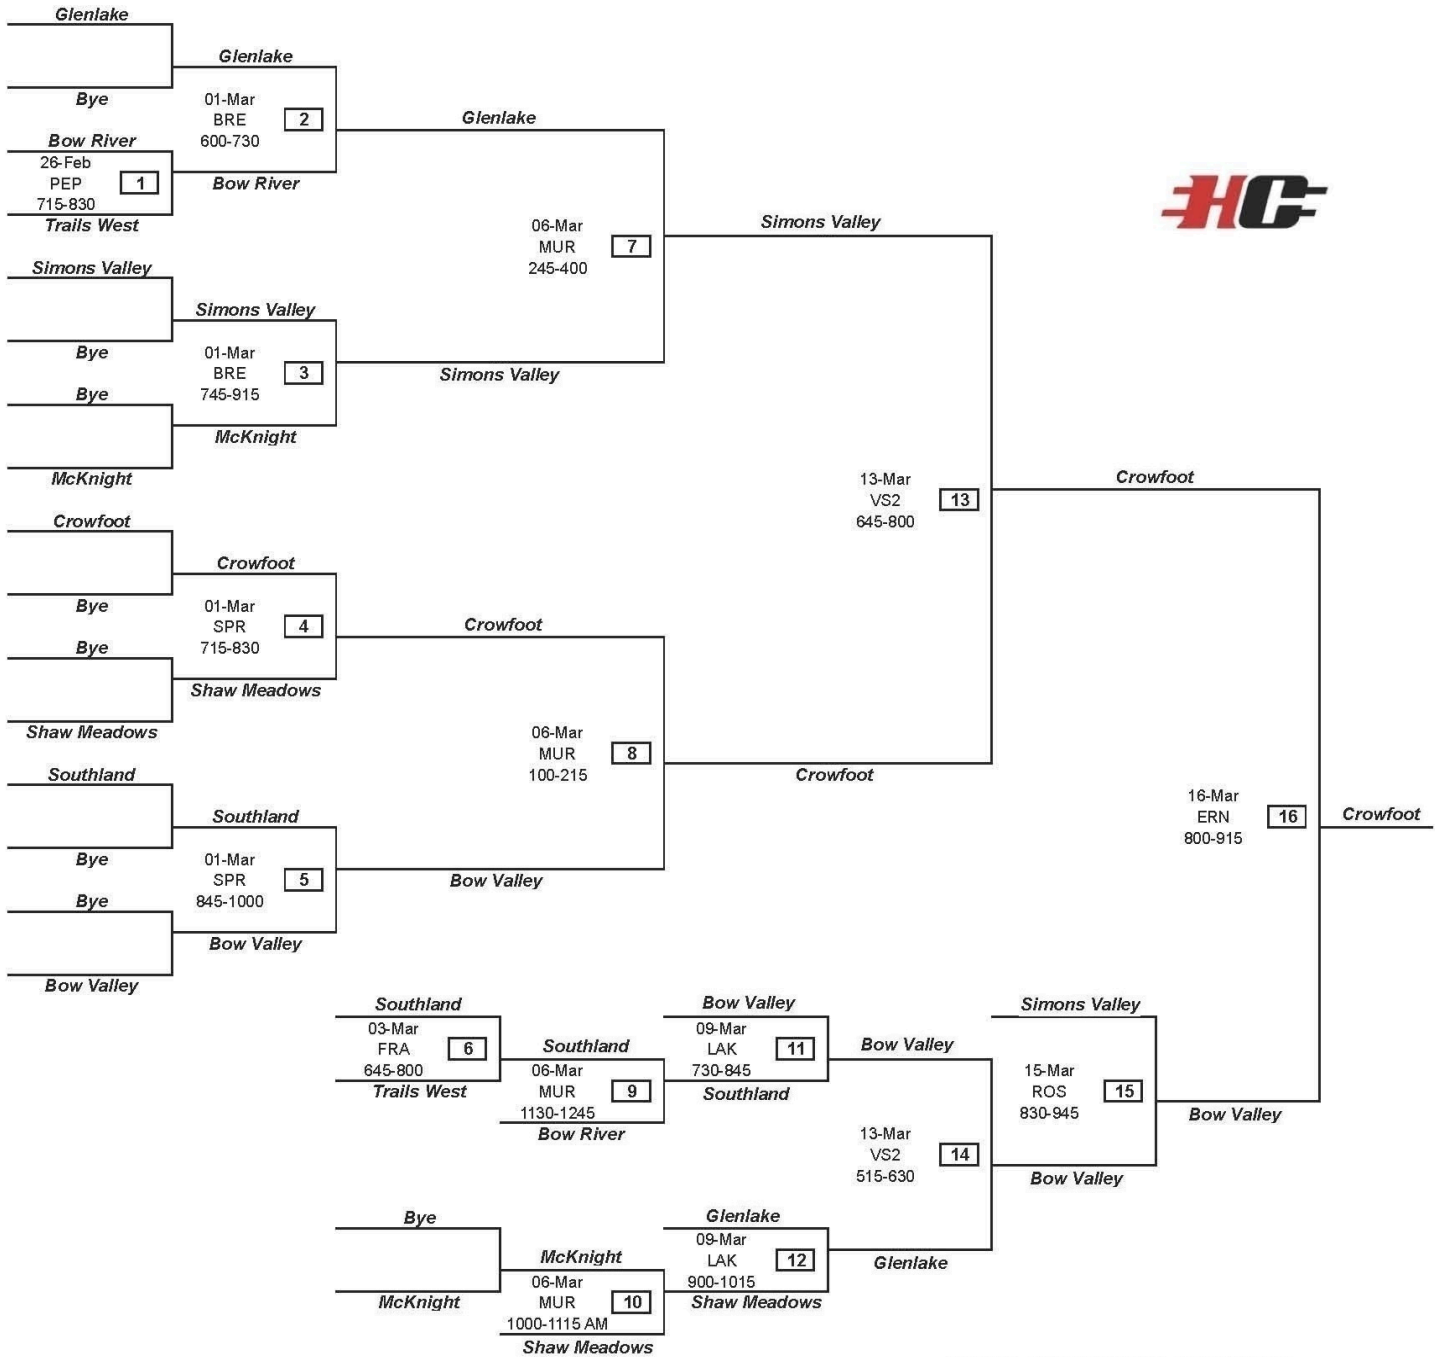

**HOCKEY CALGARY**  
**BANTAM DIVISION 5 - PLAYOFFS**  
 2009 - 2010 Season

*If winner of game 13 loses game 16 then:*

The top team in the block is the HOME team.