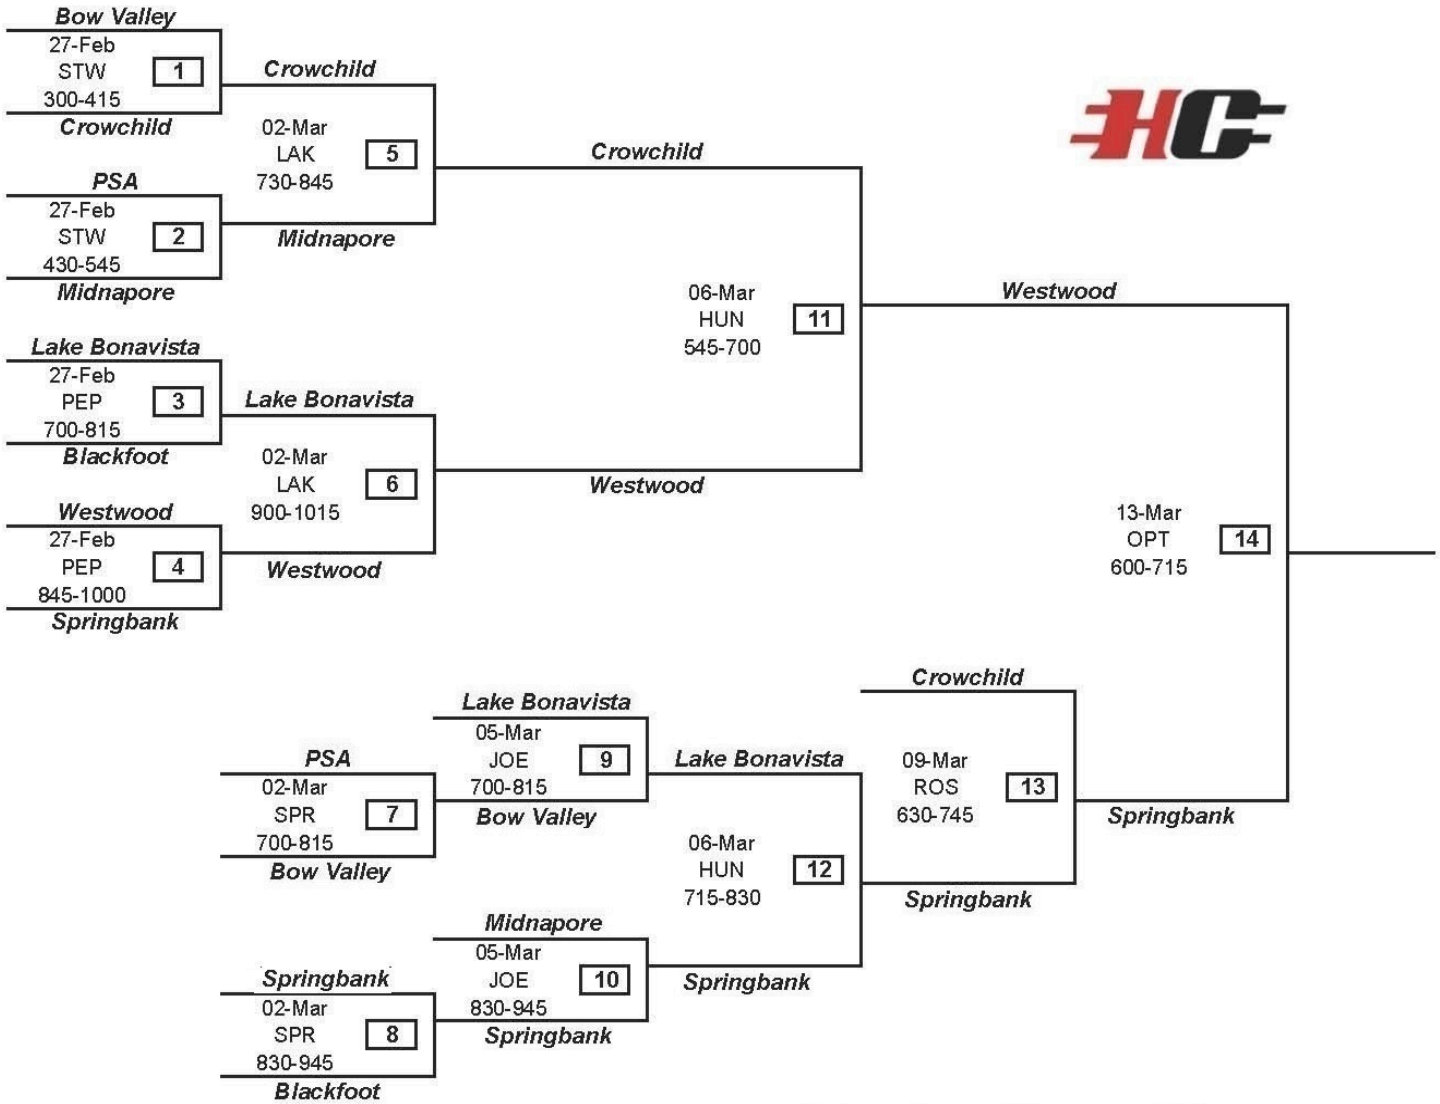

HOCKEY CALGARY
BANTAM DIVISION 4 - PLAYOFFS
 2009 - 2010 Season

If winner of game 11 loses game 14 then:

The top team in the block is the HOME team.