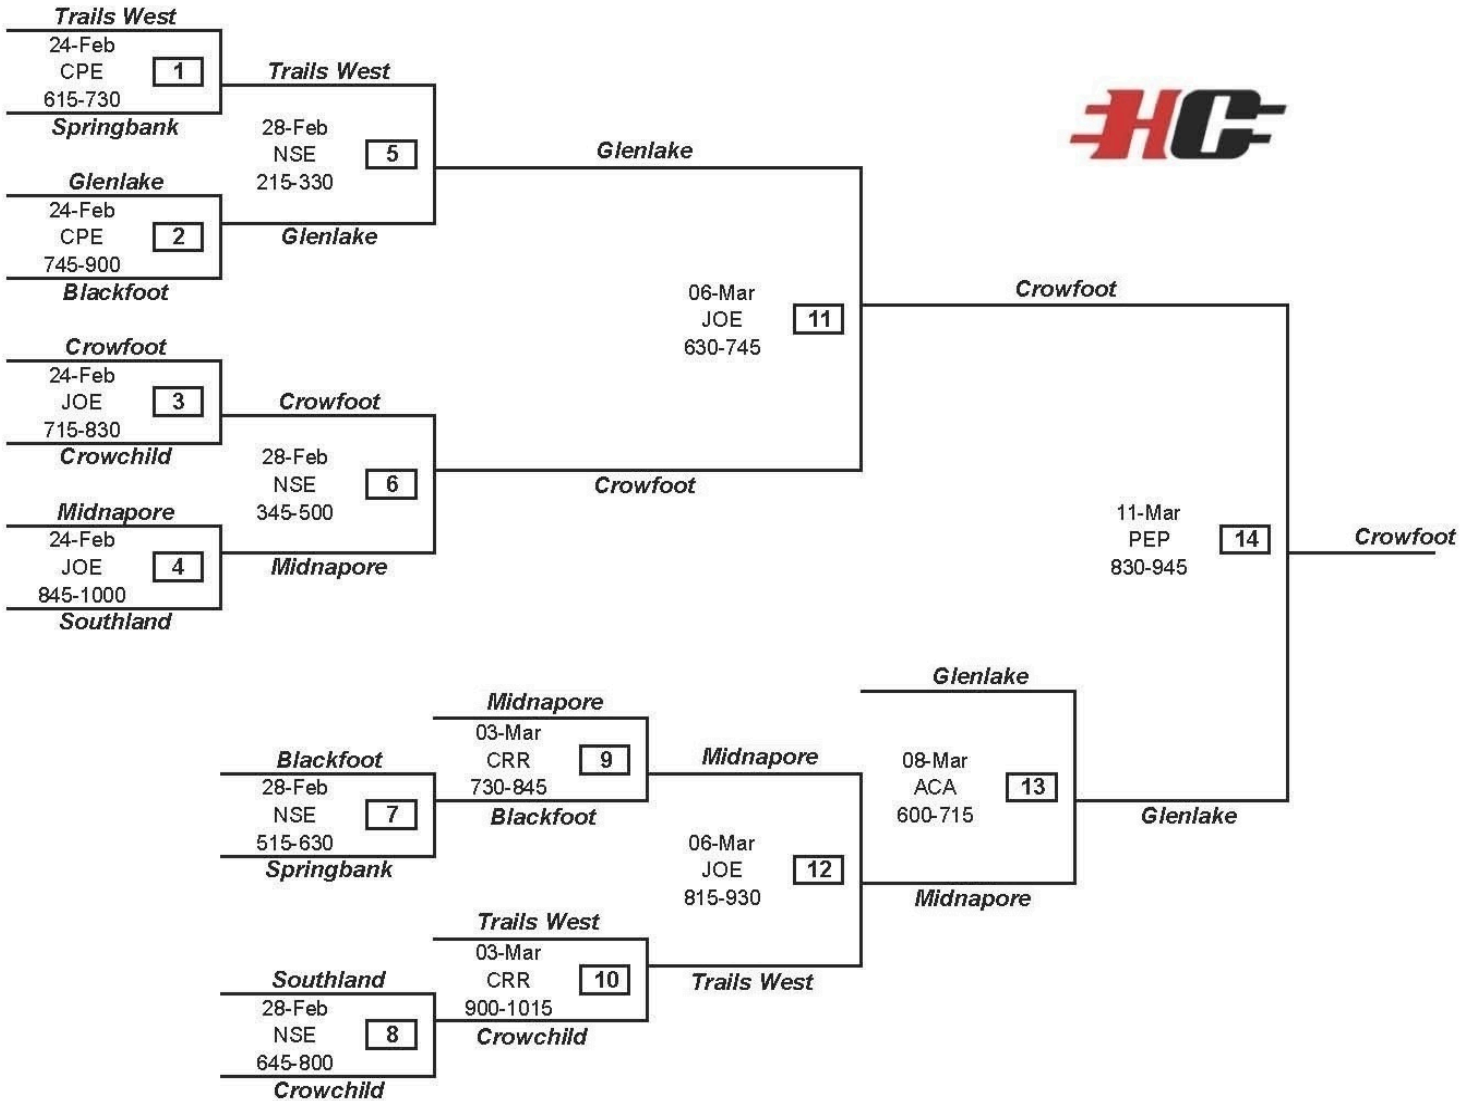

HOCKEY CALGARY
BANTAM DIVISION 1 - PLAYOFFS
2009 - 2010 Season

If winner of game 11 loses game 14 then:

The top team in the block is the HOME team.